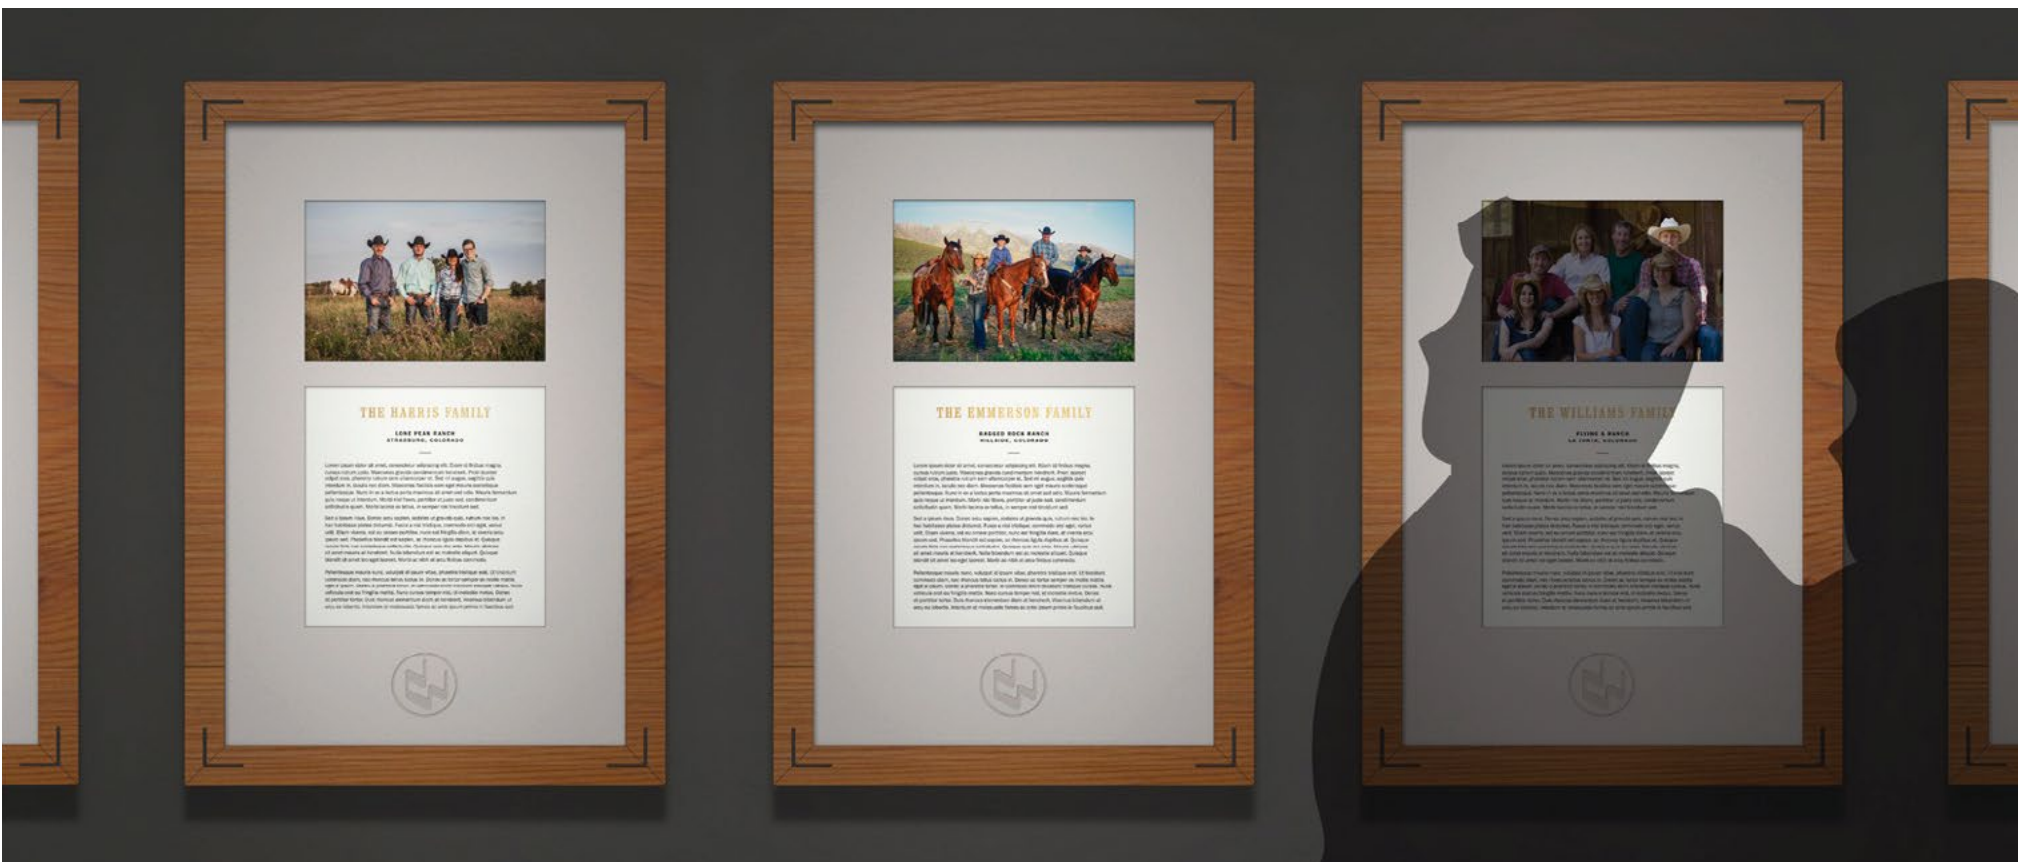

FAMILIES OF THE WEST PORTRAIT GALLERY

The “Families of the West” program offers the perfect way for Western families to share their own histories and legacies while providing vital support to the Honoring the Legacy campaign for the new National Western Center.

Limited to just 15 families, the program honors donors who receive a two- or three-tribe portrait including a large photo, a complimentary space for a description of the family member’s, or family business’s history and connection to the West and the National Western. The tributes will permanently augment the Western Lounge — the new National Western Club’s most prominent bar — located on the fourth floor of the Legacy Building.

A contribution of $250,000 provides the once-in-a-lifetime opportunity to highlight your family’s story at the heart of National Western. You’re helping make the new National Western Center a reality. The Center will be more than a new home commensurate with the show’s greatness. This will be a global destination for agricultural heritage and education, research, and Western art and culture. The National Western Center will serve as a center of gravity for Western values and culture for generations to come while honoring the legacy of those whose courage, creativity, hard work, and grit shaped the West into the remarkable place it is today.

The “Families of the West” program is the perfect way to honor your family’s legacy while securing the future of the National Western Center, one of the nation’s most ambitious redevelopments and one destined to become a centerpiece of the West.

FAMILIES CURRENTLY IN THE GALLERY