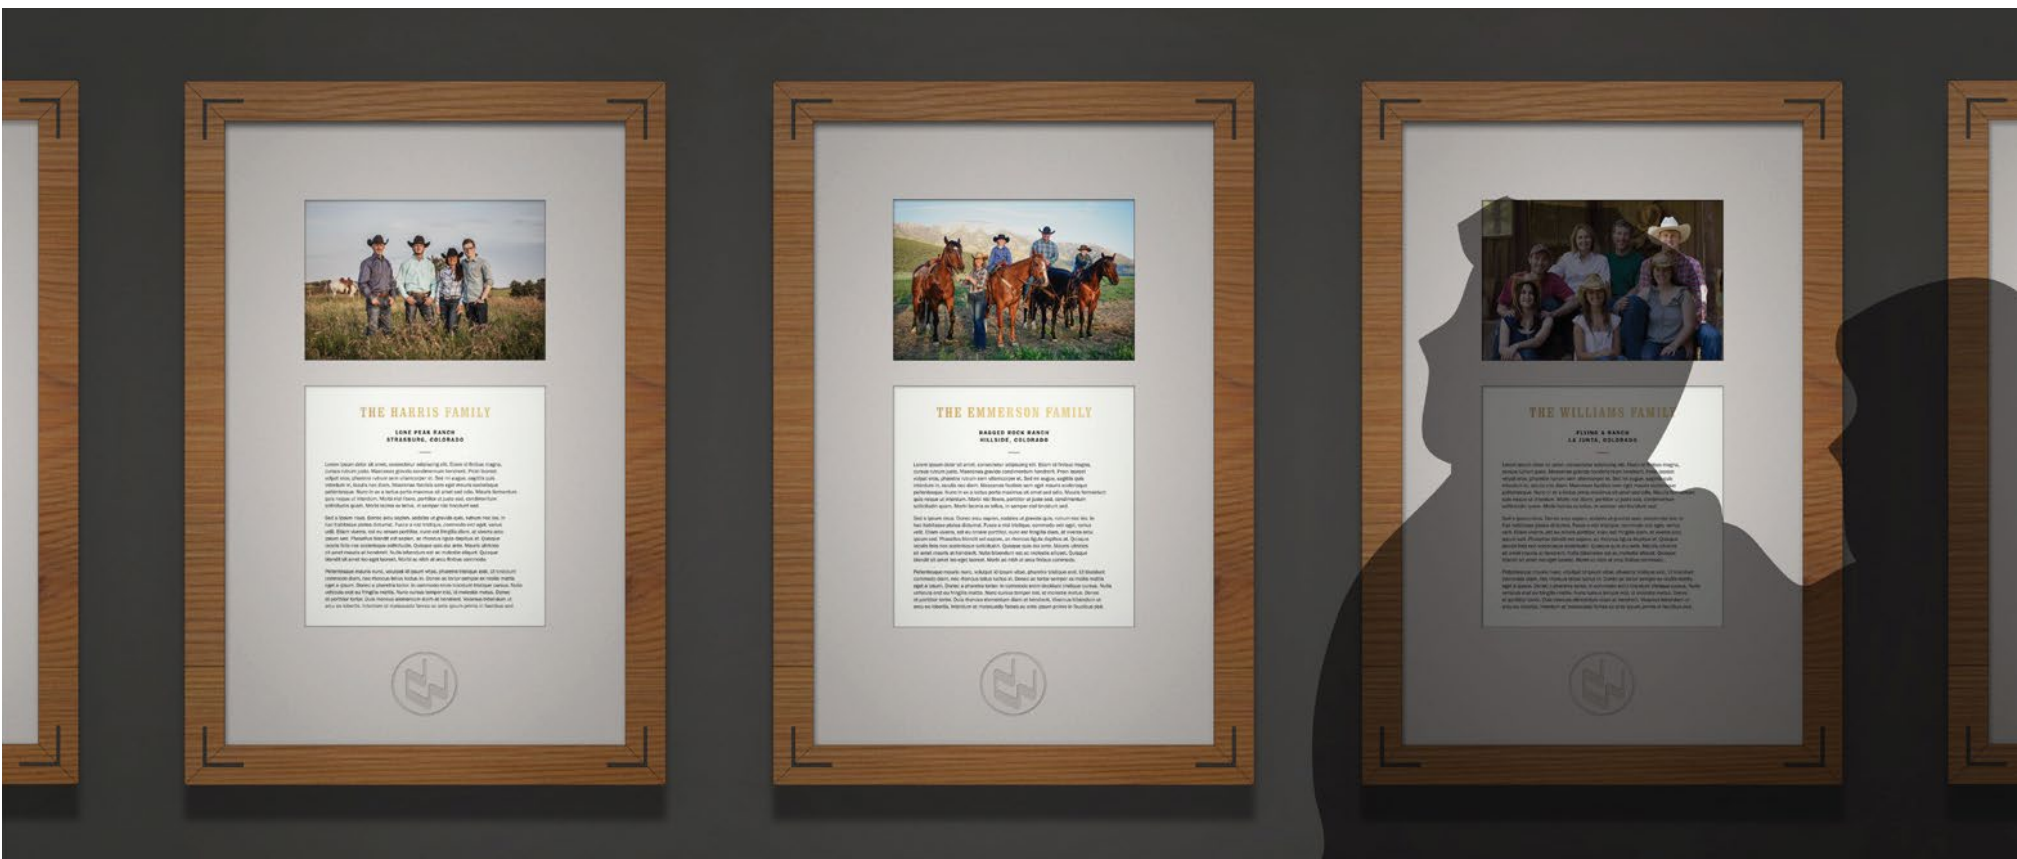

FAMILIES OF THE WEST

FAMILIES OF THE WEST PORTRAIT GALLERY

The “Families of the West” program offers a unique way for Western families to share their own histories and legacies while providing vital support to the Honoring the Legacy campaign for the new National Western Center.

Limited to just 15 families, the program’s contributors will receive a two-foot by three-foot tribute including a large photo and ample space for a description of the family’s, ranch’s, or family business’s history and its connection to the West and the National Western. The tributes will permanently augment the Western Lounge — the new National Western Club’s most prominent bar, to be located on the fourth floor of the Legacy Building.

A contribution of $250,000 affords the once-in-a-lifetime opportunity to highlight your family’s legacy at the heart of National Western while helping make the new National Western Center a reality. The Center will be more than a new home commensurate with the Stock Show’s greatness. This will be a global destination for agricultural heritage and innovation, education, research, and Western art and culture. The National Western Center will serve as a center of gravity for Western values and culture for generations to come while honoring the legacy of those whose courage, creativity, hard work, and grit shaped the West into the remarkable place it is today.

The “Families of the West” program is the perfect way to honor your family’s legacy while securing the future of the National Western Center, one of the nation’s most ambitious redevelopments and one destined to become a centerpiece of the West.

FAMILIES CURRENTLY IN THE GALLERY

Anschutz Family

Coors Family

Grant Family

Freyer Family

Fulenwider Family

Hamilton Family

Mizel Family

Petrie Family